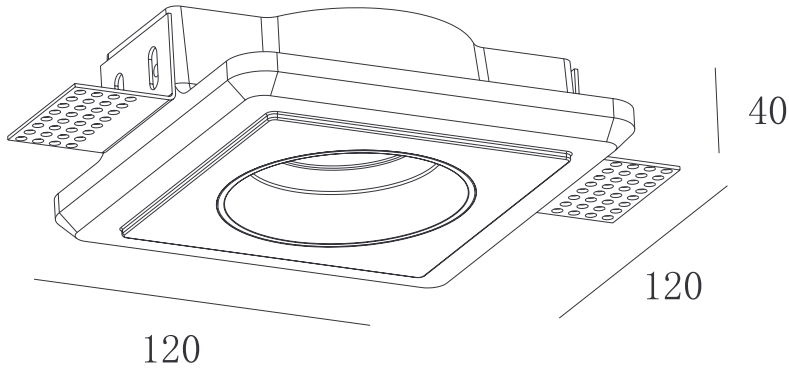

MAVERICK SPOT LIGHT

TECHNICAL SHEET
KL-SP00002

KEYLIGHT

SPAIN

PRODUCTOS DE ILUMINACION

DRAWING

REFLECTOR

Black

Softening Lens

SPECIFICATIONS

Product Code	KL-SP00002
Power	GU10/MR16
Input	220-240V
Material	Gypsum
Dimensions	120mm*120mm*40mm
Cut-out	123mm*123mm